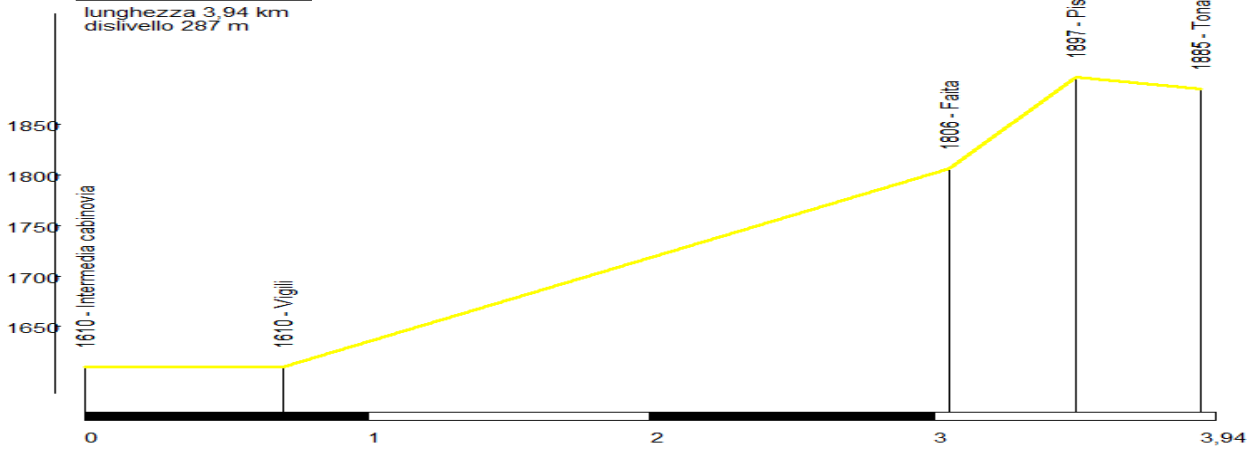

Finish Tonale

Start Junior W.

Ponte di Legno
Start Senior W.
and Junior M.

Temù
Start Senior M.

Senior Men

Senior Women, Junior Men

Junior Women

Senior Men km 13,8